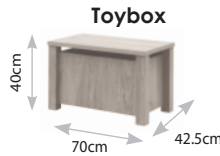

MEASUREMENTS