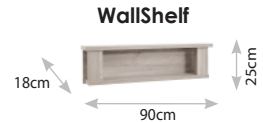

The Bordeaux Tall Boy is a good storage solution for all your baby essentials. Narrower than a dresser, the Tall Boy has 5 deep drawers

**Toybox**

The soft close doors and designer handles promote elegance to a tranquil environment. The Bordeaux Toy Box coordinates perfectly with the Bordeaux Ash range.

**WallShelf**

Bookcase style shelf has good storage space for all your essentials.

## MEASUREMENTS

Item Code	Cartons	Item Description	Barcode	Item Measurement	Net weight (kg)	RRP
CH 100ASH	Carton 1 of 3	Bordeaux Cot	9325049018344	82.5x85.2x143.4cm	24.00	\$699.00
CH 100ASH	Carton 2 of 3	Bordeaux Cot	9325049018351	82.5x85.2x143.4cm	25.00	
CH 100ASH	Carton 3 of 3	Bordeaux Cot	9325049018368	82.5x85.2x143.4cm	7.50	
CH 110ASH	Carton 1 of 4	Bordeaux Chest	9325049018375	100.5x81.5x92cm	23.00	\$699.00
CH 110ASH	Carton 2 of 4	Bordeaux Chest	9325049018382	100.5x81.5x92cm	21.00	
CH 110ASH	Carton 3 of 4	Bordeaux Chest	9325049018399	100.5x81.5x92cm	7.50	
CH 110ASH	Carton 4 of 4	Bordeaux Chest	9325049018405	100.5x81.5x92cm	7.50	
CH 120ASH	Carton 1 of 1	Bordeaux Wallshelf	9325049018412	90x25x18cm	7.30	\$89.95
CH 130ASH	Carton 1 of 4	Bordeaux Wardrobe	9325049018429	175x92x55cm	17.00	\$799.00
CH 130ASH	Carton 2 of 4	Bordeaux Wardrobe	9325049018436	175x92x55cm	24.00	
CH 130ASH	Carton 3 of 4	Bordeaux Wardrobe	9325049018443	175x92x55cm	12.00	
CH 130ASH	Carton 4 of 4	Bordeaux Wardrobe	9325049018450	175x92x55cm	24.00	
CH 140ASH	Carton 1 of 2	Bordeaux Tallboy	9325049018467	127.5x50x40cm	13.50	\$549.00
CH 140ASH	Carton 2 of 2	Bordeaux Tallboy	9325049018474	127.5x50x40cm	24.00	
CH 150ASH	Carton 1 of 1	Bordeaux Toy Box	9325049018481	70x40x42.5cm	18.30	\$299.00